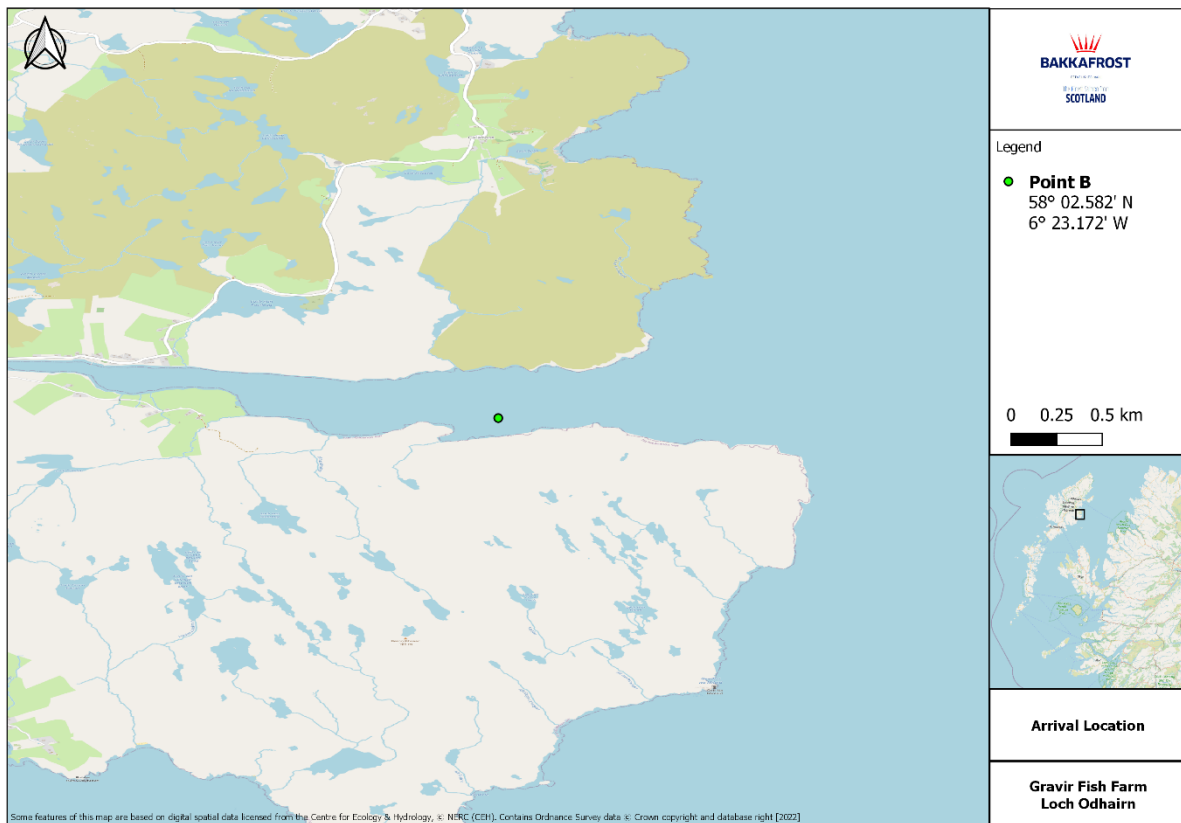

Mariners are requested to navigate with caution in this area.

2. SAFETY

Throughout operations, the vessel will be displaying the shapes and lights prescribed in the International Rules for the Prevention of Collisions at Sea (COLREGS) Rule 27 and will be displaying the prescribed shapes and lights when the vessel is restricted in its ability to manoeuvre. Furthermore, it is requested that anybody having knowledge of any potential objects submerged or moored on the seabed, within the work area, that could be damaged or form a hazard to the vessel and its equipment advises BFS of their position and nature. When operations commence a listening watch will be maintained on VHF Channel 12 and 16 when within the appropriate port authority area.