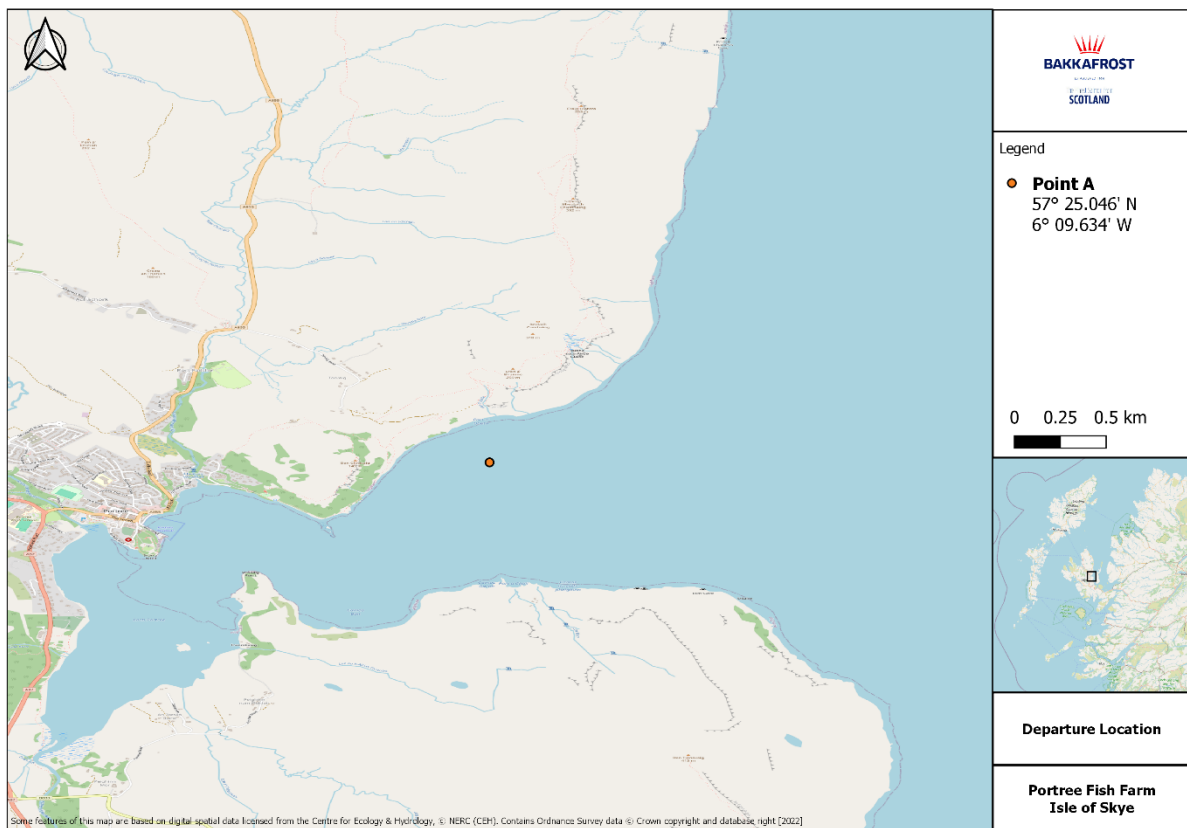

Notice to Mariners

Vessels and General Safety Advice

Barge Tows - 06/07/2024

1. INTRODUCTION

Mariners are advised that Bakkafrost Scotland (BFS) will be carrying out a barge tow from Portree to Loch Odhairn. The tow will take place between **6th July 2024** and **8th July 2024**, where the towing vessel will have limited manoeuvrability during this time. The barge will be towed from Point A to Point B which are illustrated on the chart extracts below:

Portree Fish Farm to Gravir Fish Farm